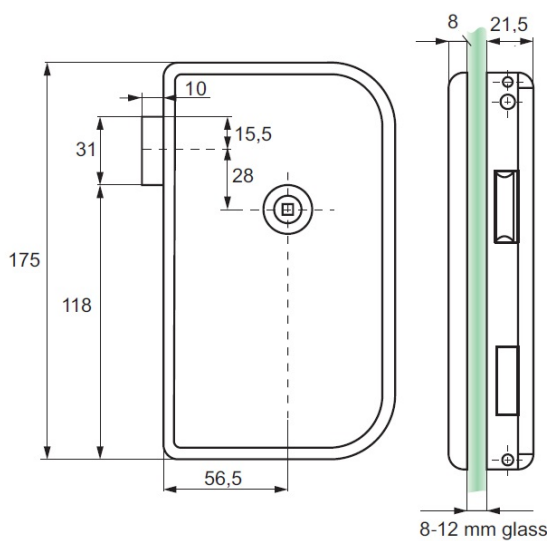

PRODUCT SHEET

Description:

Glass Door Lock "Robin", Right, Alu-Look, W/Handle Hole Only, 8-12mm Glass

Item number:

14.60.653-0

| Units | Box | Carton | HS Code | Barcode |
|-------|-----|--------|------------|--|
| Pcs. | 1 | 10 | 8302415000 |  |
| | | | | 5704866467773 |