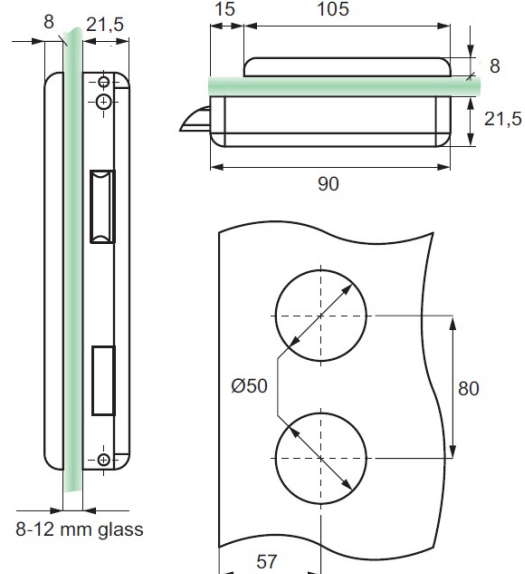

PRODUCT SHEET

Description:

Glass Door Lock "Robin", Right, Alu-Look, W/Handle Hole Only, 8-12mm Glass

Item number:

14.60.653-0

| Units | Box | Carton | HS Code | Barcode |
|-------|-----|--------|------------|--|
| Pcs. | 1 | 10 | 8302415000 |  |
| | | | | 5704866467773 |